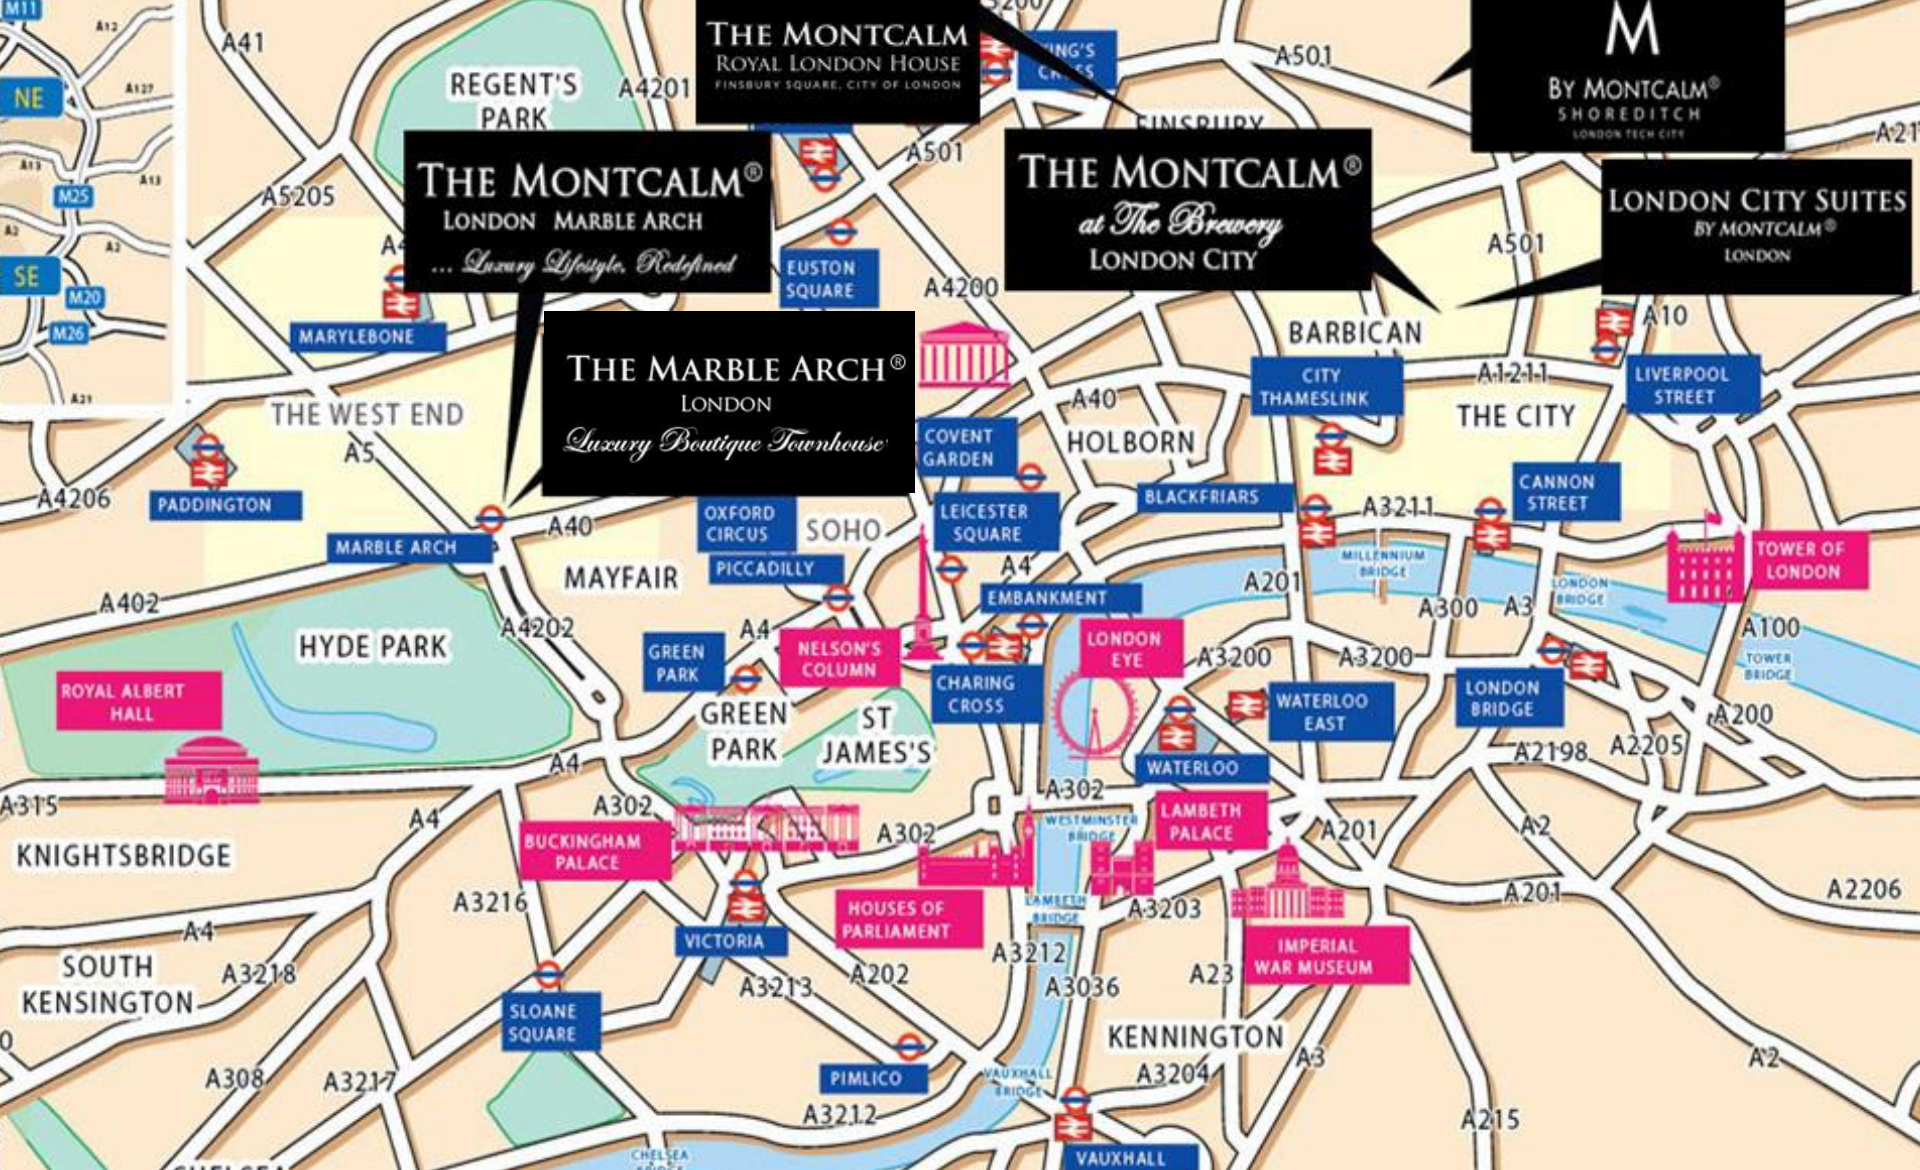

## About The Montcalm Royal London House

Stylish newly opened contemporary 5 star hotel, located in the heart of London's financial district with beautifully designed bedrooms and striking **new rooftop bar**, revealing a fresh perspective of the city. With a spa and pool with **Versace tiles**, gym, two restaurants and cutting edge meeting spaces.

***Complimentary local and international calls (selected countries) by 'handy' mobile phone services***

Bedroom

Aviary -Roof Top Bar

Royal London House Pool

Meeting & Event space

**The Montcalm London Marble Arch**  
 2, Wallenberg Place, London, W1H 7TW  
 Tel: + 44 (0) 20 7958 3200