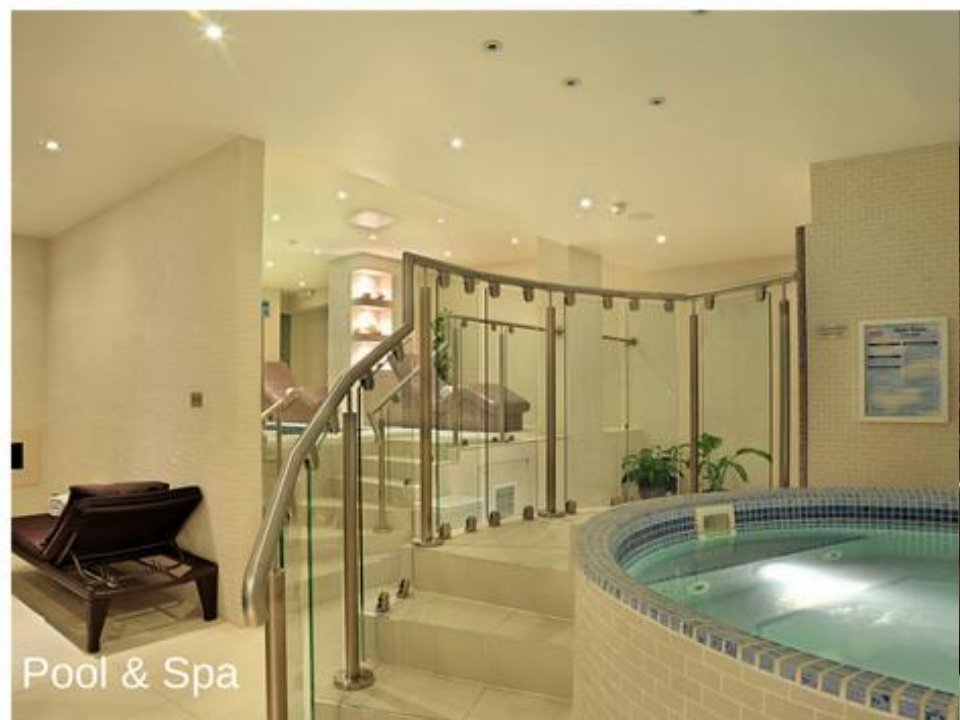

### Hotel Facilities

- 153 Luxurious bedrooms & Suites
- Club Lounge for guests staying in Club Rooms or Suites
- 24-Hour Room Service
- Meeting and Event venues including Grand Ballroom
- Two Restaurants
- Fitness and Wellness Centre
- Complimentary Wireless Internet Access throughout
- ***The Champagne Bar***

***Complimentary local and international calls (selected countries) by 'handy' mobile phone services***

Bedroom

Hankies Restaurant

The Champagne Bar

Pool & Spa