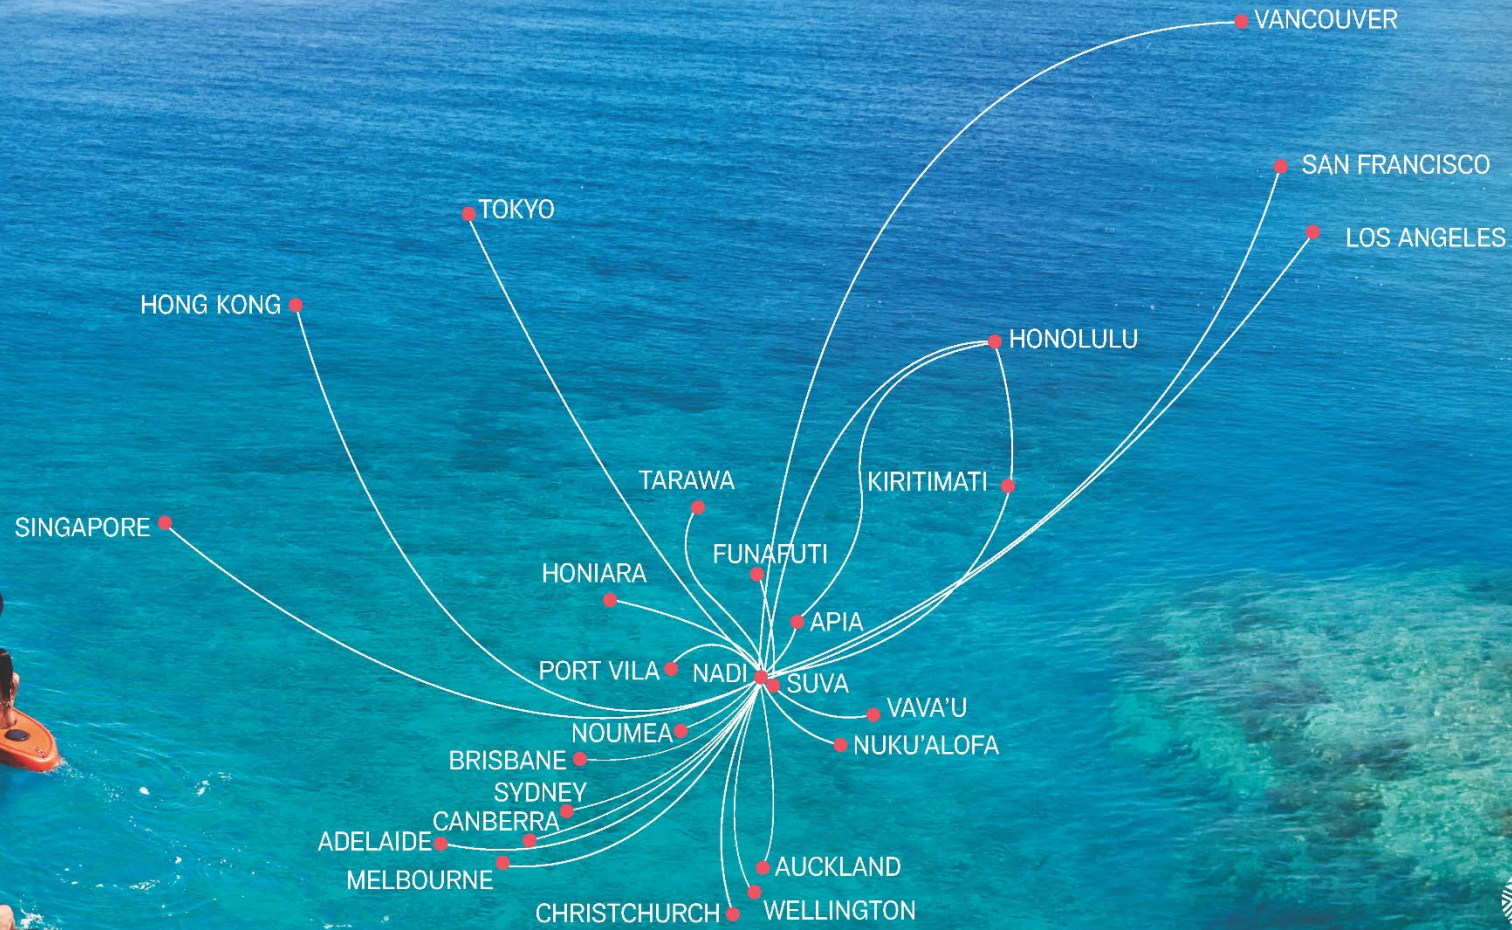

OUR DESTINATIONS

FIJIAIRWAYS.COM